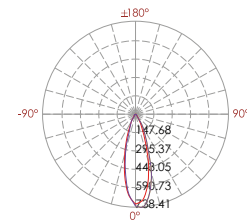

CA3003

332 212

LED Power	Colour Temp	Luminous
24V - 14,5W	2000K	1238 lm
120/240V - 15,1W	3000K	1018 lm
	6000K	

LIGHT DISTRIBUTION

9°(B33F) 15° 20° 30° 45°

CA3004

332 213

LED Power	Colour Temp	Luminous
24V - 7,2W	2000K	298lm
120/240V - 8,3W	3000K	263lm
	6000K	

LIGHT DISTRIBUTION

15° 22°