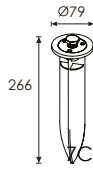

Wall Mounting Flood & Spot Light Architectural and Landscape Light QAMRA

sanded dark grey | silver grey | sanded black | sanded white

12" Die-casting dark grey powder coated aluminum.
T=60-80µm. Adhesion of ISO class 1/ASTM class 4B

CA3003

332 212

LED Power	Colour Temp	Luminous
24V - 14,5W	2000K	1238 lm
120/240V - 15,1W	3000K	1018 lm
	6000K	

LIGHT DISTRIBUTION

9°(B33F) 15° 20° 30° 45°

CA3004

332 213

LED Power	Colour Temp	Luminous
24V - 7,2W	2000K	298lm
120/240V - 8,3W	3000K	263lm
	6000K	