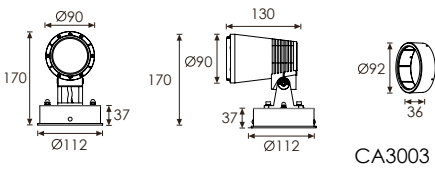

Wall Mounting Flood & Spot Light Architectural and Landscape Light QAMRA

sanded dark grey | silver grey | sanded black | sanded white

12" Die-casting dark grey powder coated aluminum.
T=60-80µm. Adhesion of ISO class 1/ASTM class 4B

CA3003

332 212

LED Power	Colour Temp	Luminous
24V - 14,5W	2000K	1238 lm
120/240V - 15,1W	3000K	1018 lm
	6000K	

LIGHT DISTRIBUTION

9°(B33F) 15° 20° 30° 45°

CA3004

332 213

LED Power	Colour Temp	Luminous
24V - 7,2W	2000K	298lm
120/240V - 8,3W	3000K	263lm
	6000K	