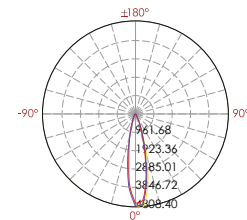

Wall Mounting Flood & Spot Light Architectural and Landscape Light QAMRA

sanded dark grey | silver grey | sanded black | sanded white

12" Die-casting dark grey powder coated aluminum.
T=60-80µm. Adhesion of ISO class 1/ASTM class 4B

CA3003

332 212

LED Power	Colour Temp	Luminous
24V - 14,5W	2000K	1238 lm
120/240V - 15,1W	3000K	1018 lm
	6000K	

LIGHT DISTRIBUTION

9°(B33F) 15° 20° 30° 45°

CA3004

332 213

LED Power	Colour Temp	Luminous
24V - 7,2W	2000K	298lm
120/240V - 8,3W	3000K	263lm
	6000K	

LIGHT DISTRIBUTION

15° 22°