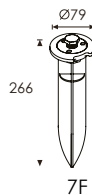

Wall Mounting Flood & Spot Light Architectural and Landscape Light QAMRA

sanded dark grey | silver grey | sanded black | sanded white

12" Die-casting dark grey powder coated aluminum.
T=60-80µm. Adhesion of ISO class 1/ASTM class 4B

CA3003

332 212

LED Power	Colour Temp	Luminous
24V - 14,5W	2000K	1238 lm
120/240V - 15,1W	3000K	1018 lm
	6000K	

LIGHT DISTRIBUTION

9°(B33F) 15° 20° 30° 45°

CA3004

332 213

LED Power	Colour Temp	Luminous
24V - 7,2W	2000K	298lm
120/240V - 8,3W	3000K	263lm
	6000K	

LIGHT DISTRIBUTION

15° 22°