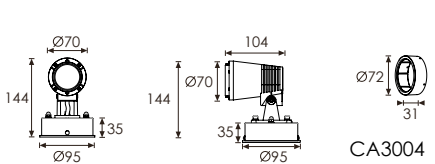

Wall Mounting Flood & Spot Light Architectural and Landscape Light QAMRA

sanded dark grey | silver grey | sanded black | sanded white

12" Die-casting dark grey powder coated aluminum.
T=60-80µm. Adhesion of ISO class 1/ASTM class 4B

CA3003

332 212

LED Power	Colour Temp	Luminous
24V - 14,5W	2000K	1238 lm
120/240V - 15,1W	3000K	1018 lm
	6000K	

LIGHT DISTRIBUTION

9°(B33F) 15° 20° 30° 45°

CA3004

332 213

LED Power	Colour Temp	Luminous
24V - 7,2W	2000K	298lm
120/240V - 8,3W	3000K	263lm
	6000K	